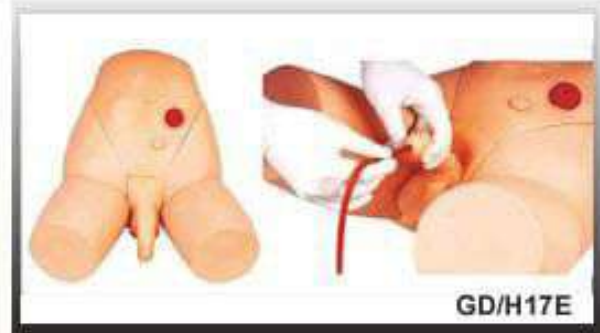

GD/H17F

FEMALE CATHETERIZATION TRAINING SIMULATOR

- General urethral catheterization process can be operated.
- There are resistance when advance the catheter through urethral sphincter. Features same as GD/H17F.

GD/H17E

MALE CATHETERIZATION TRAINING SIMULATOR

- General urethral catheterization process can be operated.
- General urethral catheterization process can be operated.
- There are resistance when advance the catheter through mucosal fold, bulb of urethra and intraurethral sphincter. Features same as GD/H17E.